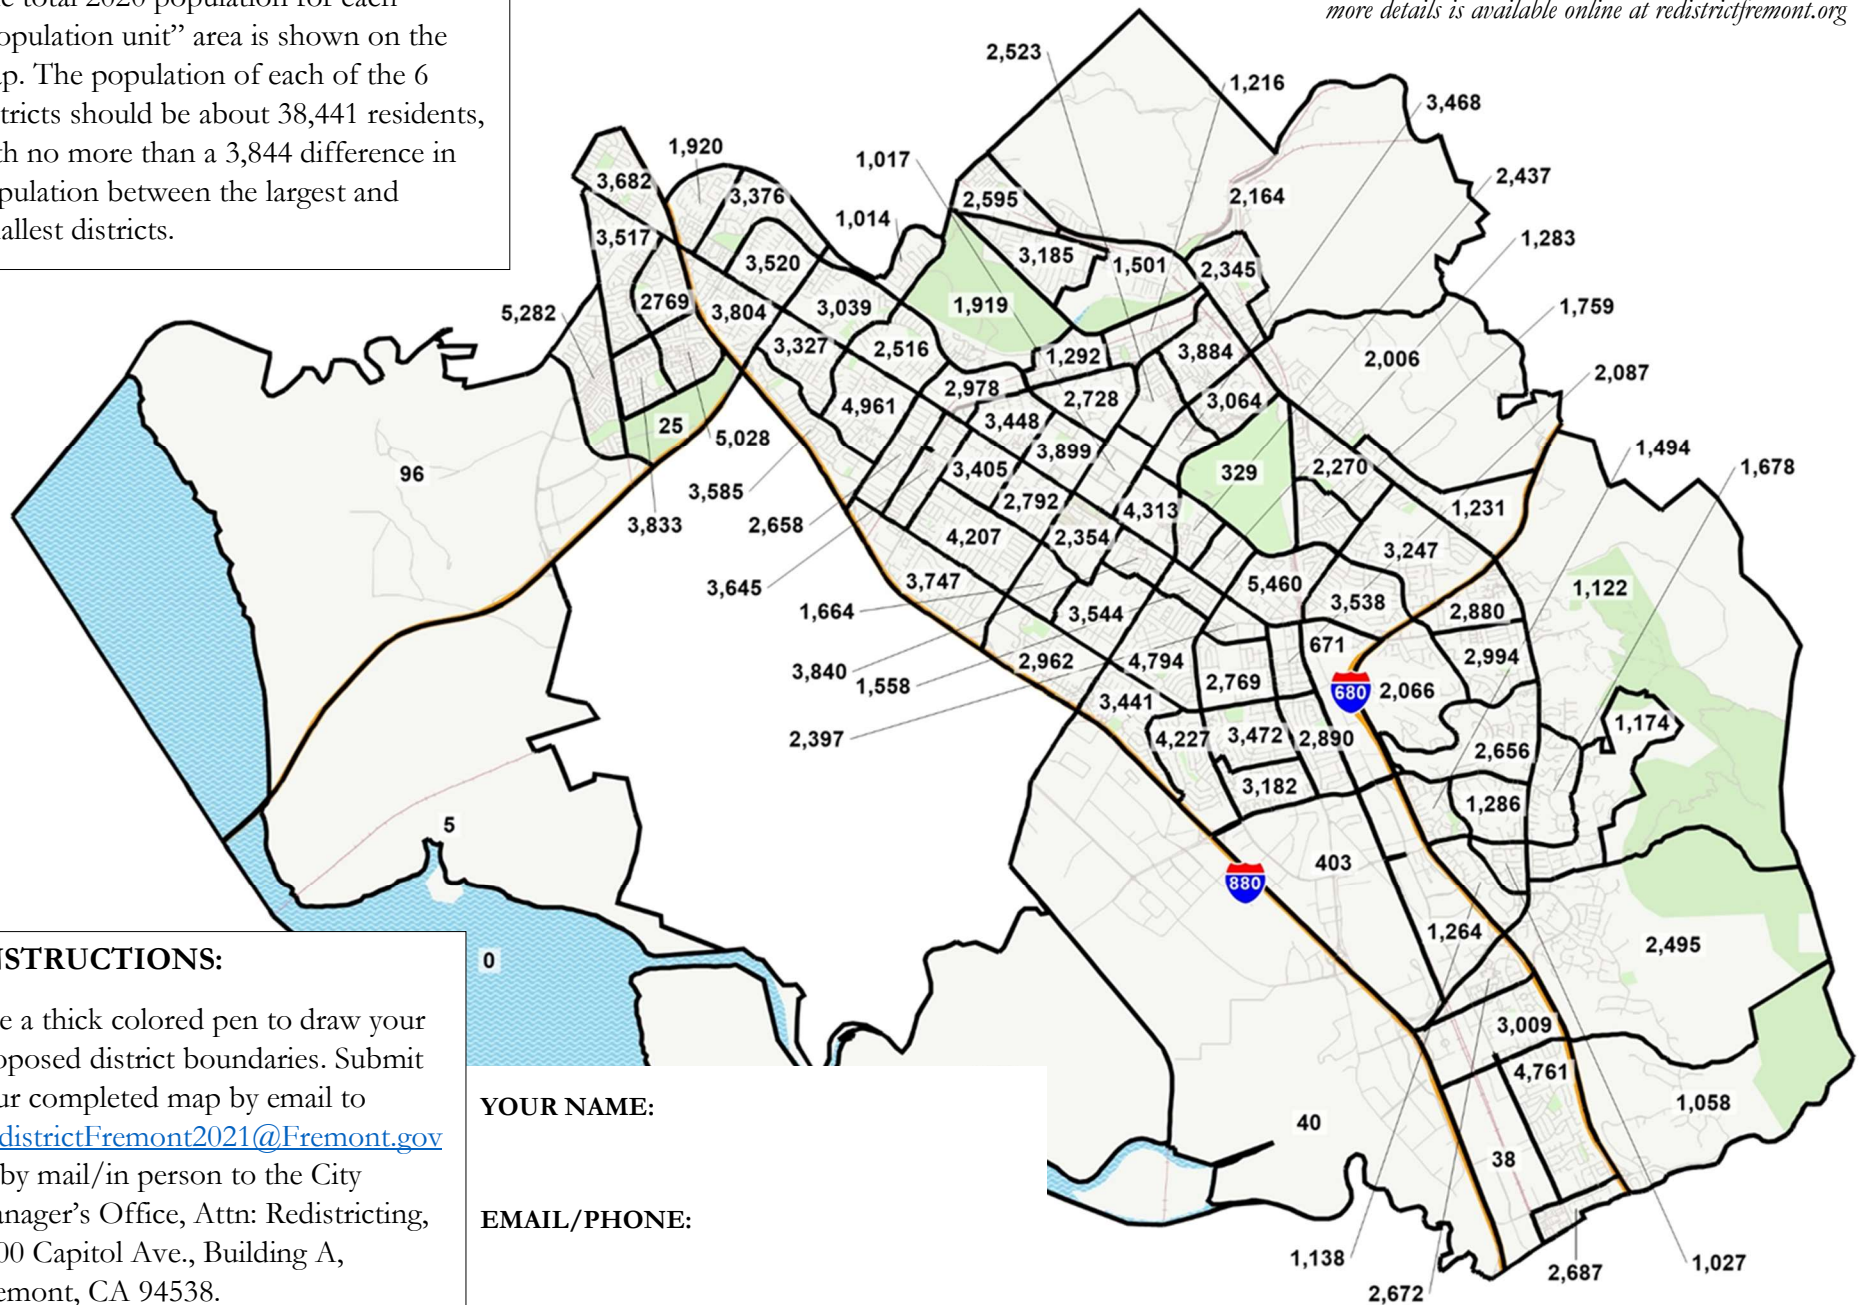

City of Fremont 2021 Redistricting

Public Map Submission

The total 2020 population for each “population unit” area is shown on the map. The population of each of the 6 districts should be about 38,441 residents, with no more than a 3,844 difference in population between the largest and smallest districts.

An electronic version of this map that allows you to zoom in for more details is available online at redistrictfremont.org

INSTRUCTIONS:

Use a thick colored pen to draw your proposed district boundaries. Submit your completed map by email to RedistrictFremont2021@Fremont.gov or by mail/in person to the City Manager’s Office, Attn: Redistricting, 3300 Capitol Ave., Building A, Fremont, CA 94538.